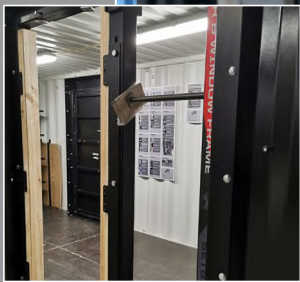

CUSTOMIZED FOR **MILITARY - LAW ENFORCEMENT - FIRE - AGENCY**

BREACHING RIG

MADE BY SET

COMPLETE SOLUTION FOR A WIDE RANGE OF DYNAMIC BREACH TRAINING

Different mounting solutions to optimize training scenarios

Detailed training instructions on interior wall

Storage for spare parts

Cover for weather protection

DIFFERENT OPTIONS FOR BREACHING RIG

MEC2
TRAINING DOOR

MUT6
TRAINING DOOR

EXP2
TRAINING DOOR

GLASS TRAINING
FRAME