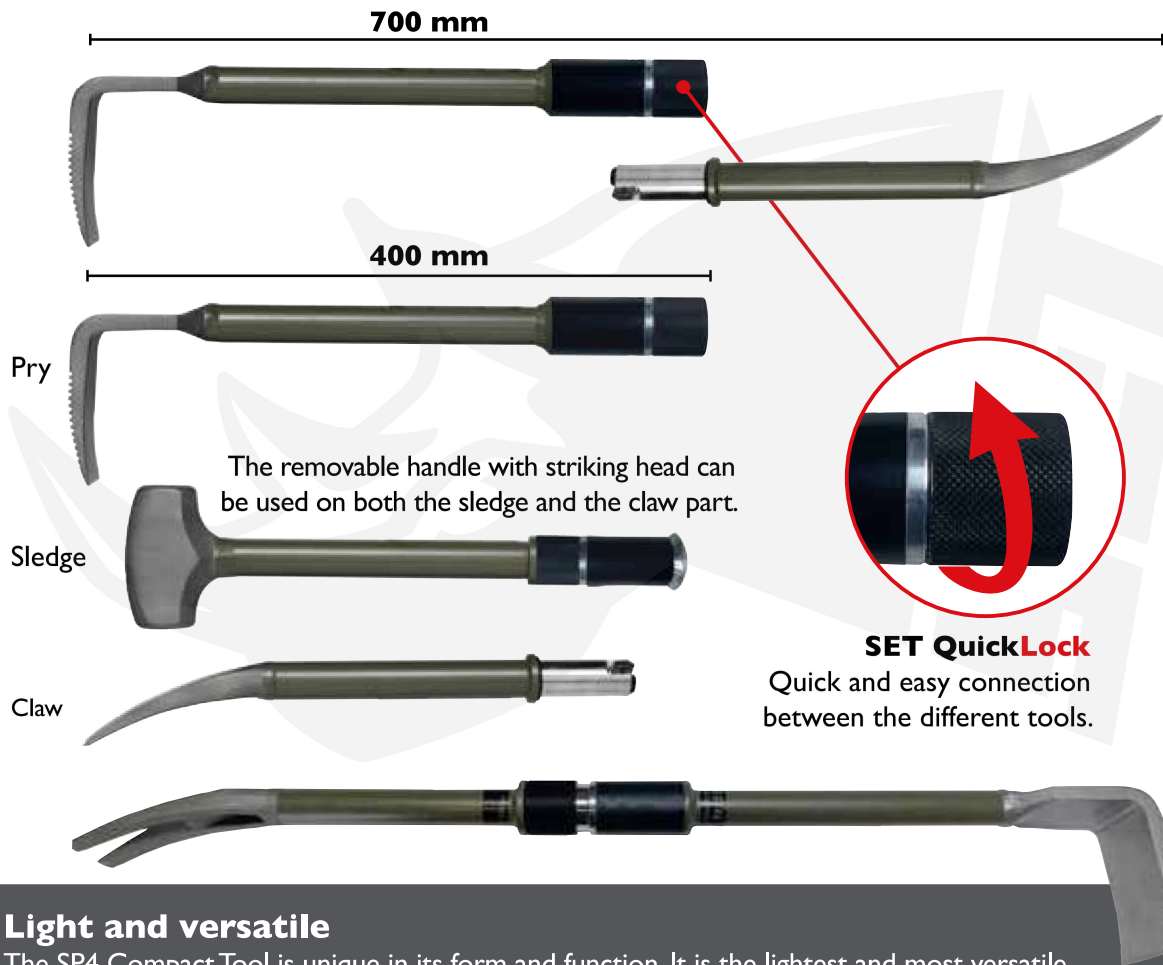

SP4 COMPACT TOOL

SWEDISH STEEL by SSAB

Prod Nr 50095

Light and versatile

The SP4 Compact Tool is unique in its form and function. It is the lightest and most versatile breaching kit on the market. In just a few seconds the operator can optimize the tool for inward or outward going doors and maximize the effect of the tool.

- Prod Nr: 50095
- Weight Pry: 1.91kg, Sledge: 1.76kg, Claw: 0.94kg
- Total: 4.61kg (10.1 pound)

HOLSTER FOR SP4 COMPACT TOOL

Prod Nr
10032

Individual holsters
with molle system

The complete holster can be carried as a “leg holster” or on a plate carrier. A strap for carrying the holster as a “shoulder bag” comes with the holster as well.

- Prod Nr: 10032
- Weight: 0.73 kg

BAG FOR SP4 COMPACT TOOL

Prod Nr
10039

The bag for the SP4 Compact tool is designed for “undercover” operation when the breaching equipment needs to be hidden. The bag can be used like a sling bag, backpack or as an insert in a normal back pack.

- Prod Nr: 10039
- Length: 470 mm • Width: 200 mm
- Height: 85 mm • Weight: 0.57 kg